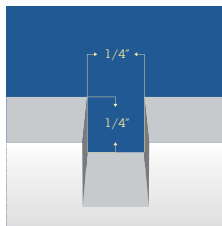

## Stock Profiles:

Standard Bead

V-Bead

V-Groove

Channel Bead

Additional Profiles at [www.beadboard.com](http://www.beadboard.com)

### PVC – interior & exterior applications:

		8'	10'	12'	16'
4' Sheets	1/2"	X			